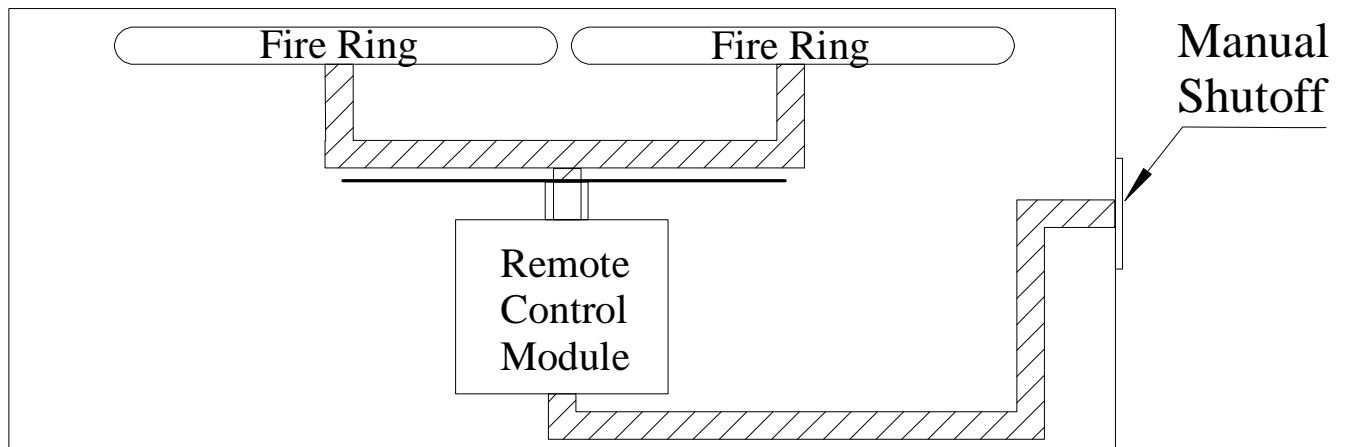

Suggested Gas Plumbing When Using More Than One Fire Ring

Manual Shutoff Located Away from Firepit

Manual Shutoff Located at Firepit

 **BackyardBlaze.Com**
Relax in the warm glow with style and class

Toll Free: 877-269-8068