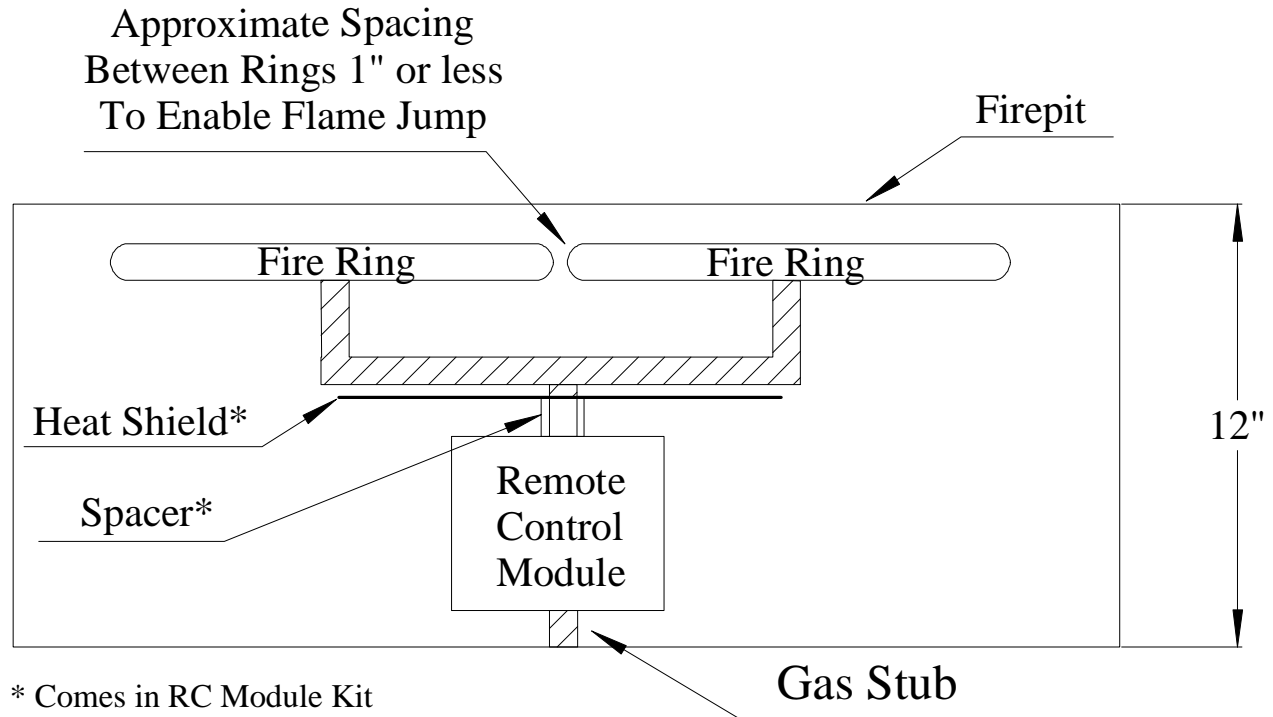

Suggested Gas Plumbing When Using More Than One Fire Ring

Manual Shutoff Located Away from Firepit

Manual Shutoff Located at Firepit

 **BackyardBlaze.Com**
Relax in the warm glow with style and class

Toll Free: 877-269-8068