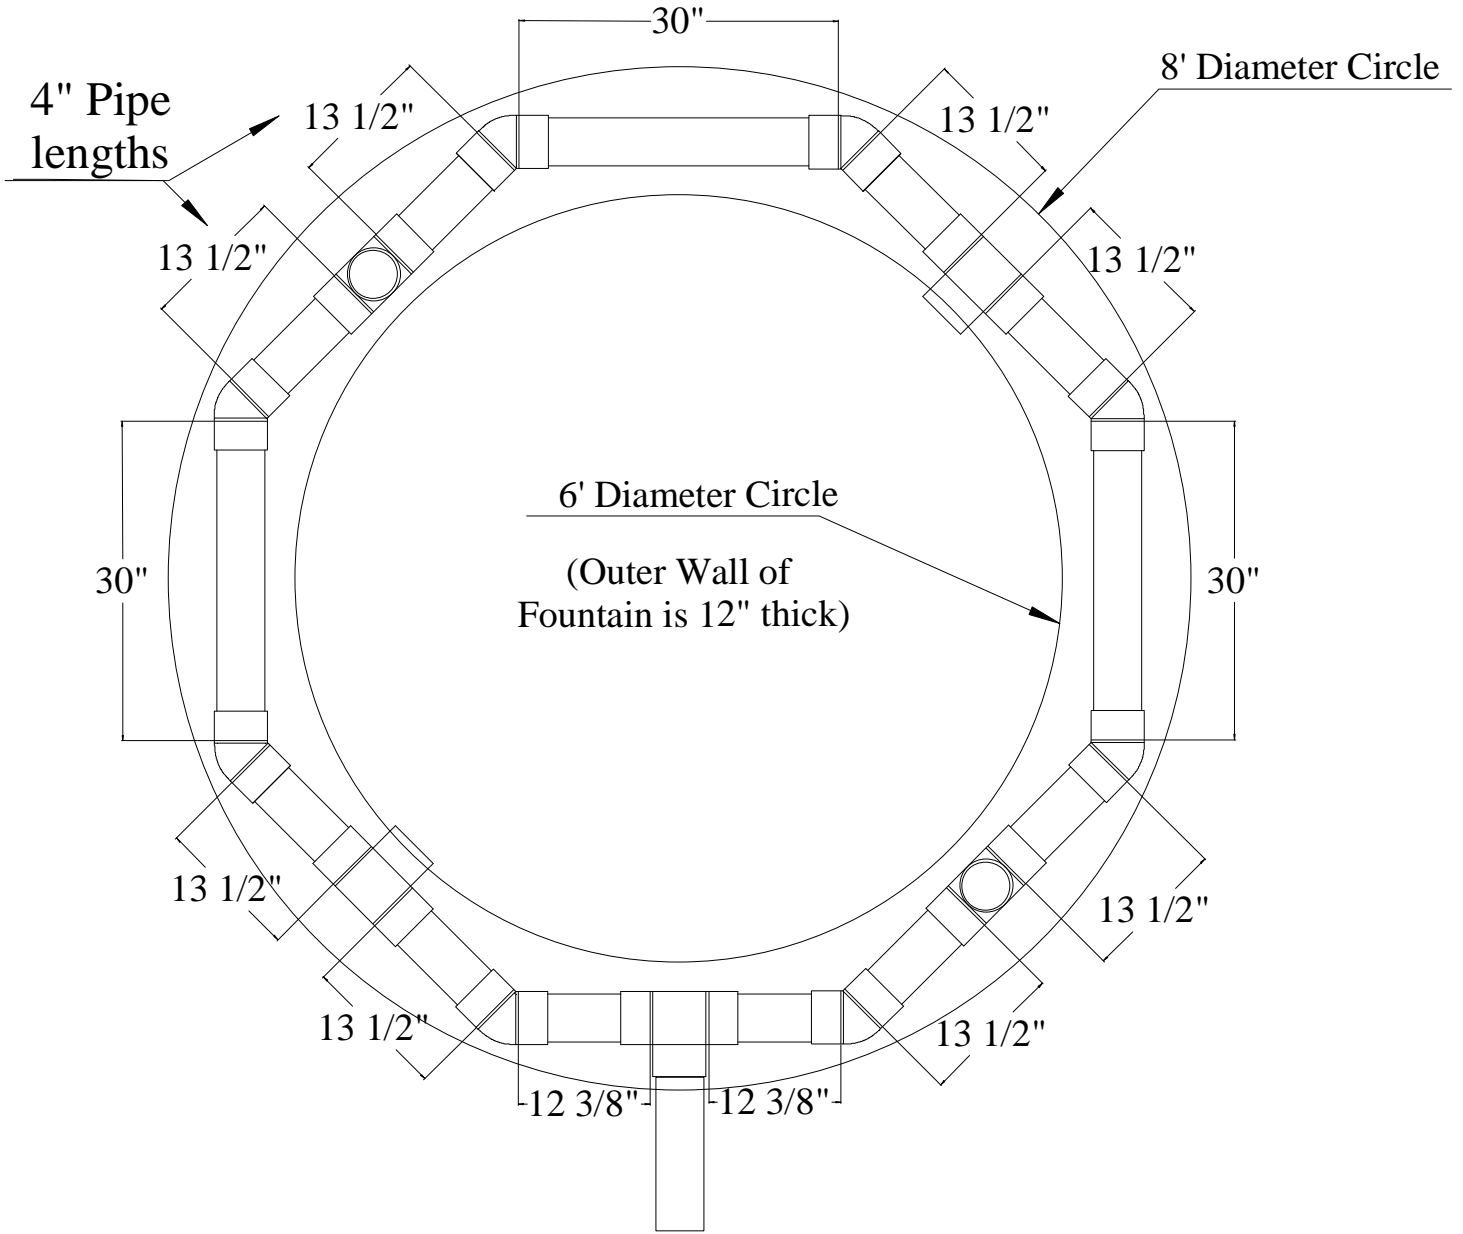

# 4" Suction Loop Schematic

## Legend

Parts List for Pipe	
(8)	13 1/2" pipe
(4)	30" pipe
(2)	12 3/8" pipe

	4" T - Pointing up for Skimmer
	4" T - Pointing Sideways for Inlet
	4" 45 elbow